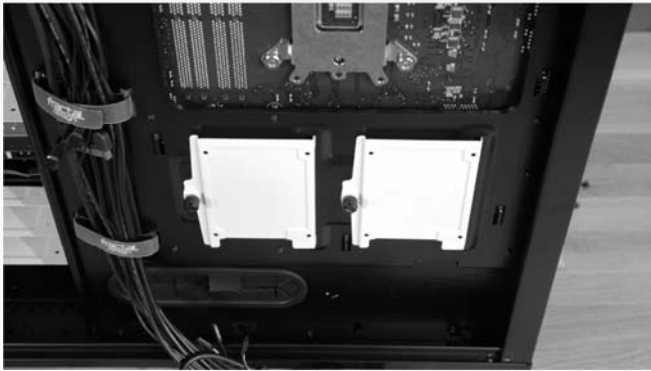

10/22/2018 Chia-Feng Lu

DIY STEP 7: INSTALL HDD

Youtube @ PC Gamer, [How to build a gaming PC: a beginner's guide](#)

[HTTP://WWW.YM.EDU.TW/~CFLU](http://www.ym.edu.tw/~cflu)

10/22/2018 Chia-Feng Lu

DIY STEP 8: INSTALL SSD