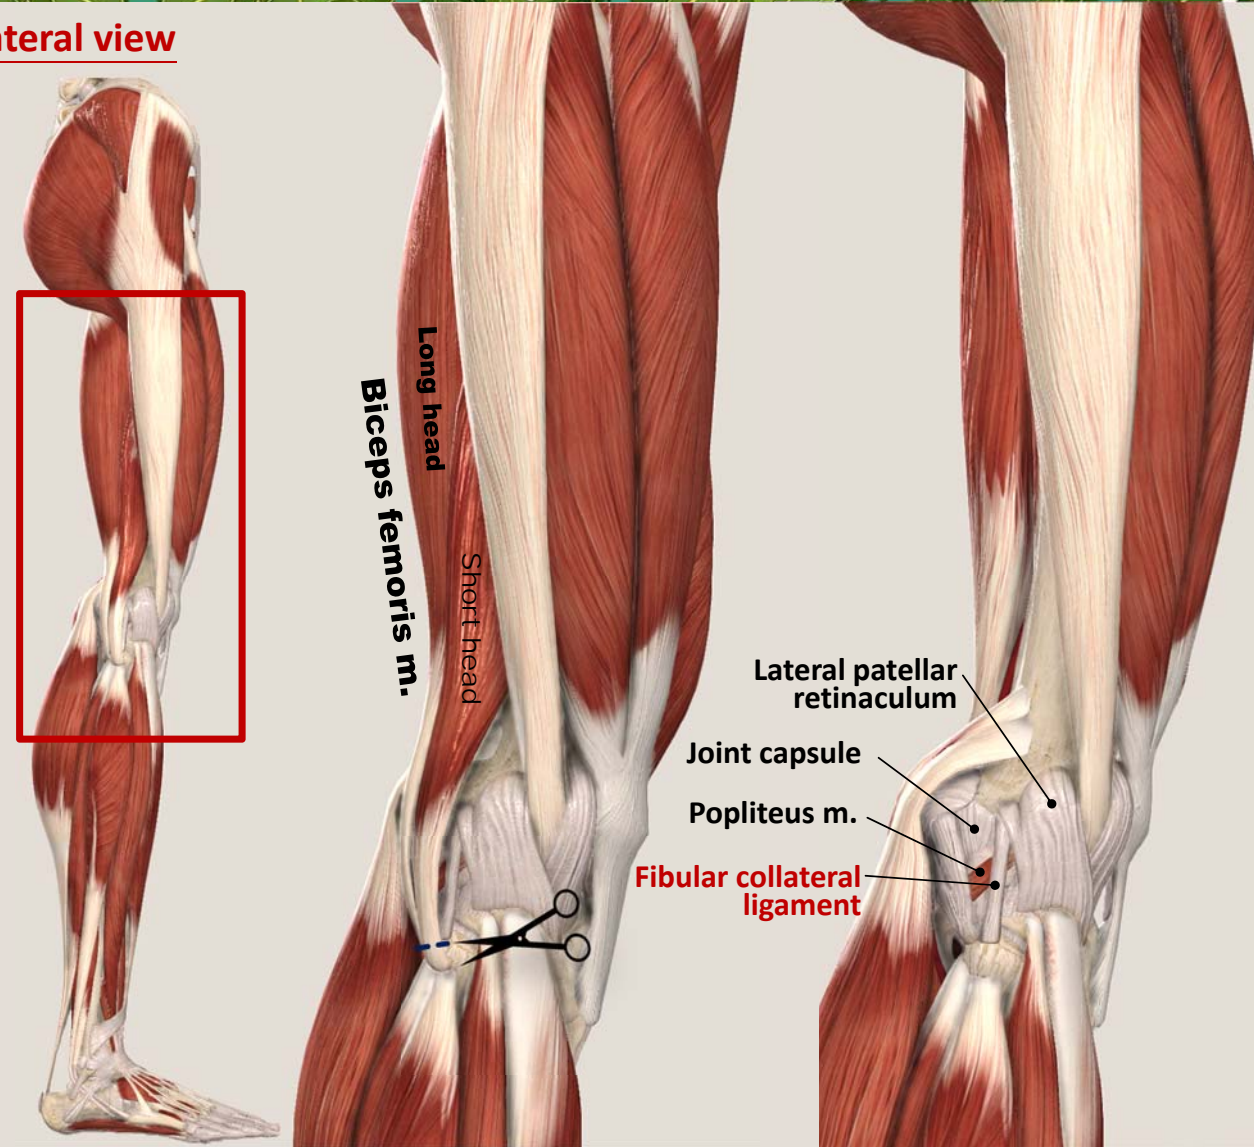

Posterior surface

HIP JOINT

KNEE JOINT

Medial View

- Cut the **sartorius muscle** at the level of apex of femoral triangle. Reflect the lower part inferiorly.
- Cut the **tendons of gracilis and semitendinosus muscles** at medial surface of the tibia and reflect them superiorly.

<http://www.ym.edu.tw/~cflu>

Medial view

KNEE JOINT

Lateral View

- Cut the long and short heads of biceps femoris tendons (lower end) and reflect them superiorly.

Lateral view

COLLATERAL LIGAMENT

- Note that the **tibial collateral ligament** is attached to the medial meniscus through the joint capsule.
- Note that the **fibular collateral ligament** is **not** attached to the external surface of the joint capsule.
- Observe that the **popliteus tendon** passes between the fibular collateral ligament and the joint capsule.

Posterior view

Anterior view

KNEE JOINT

Posterior View

- Remove the popliteal vessels, the tibial nerve, and the common fibular nerve.
- Free the both heads of the gastrocnemius muscle and plantaris muscle from the joint capsule.

KNEE JOINT Posterior View

<http://www>

KNEE JOINT

Anterior View

- Observe that the quadriceps femoris tendon has patellar retinacula that help to keep the patella centered.
- Reflect the patella and patellar ligament inferiorly.
- Open the joint capsule and verify that the cruciate ligaments cross each other.