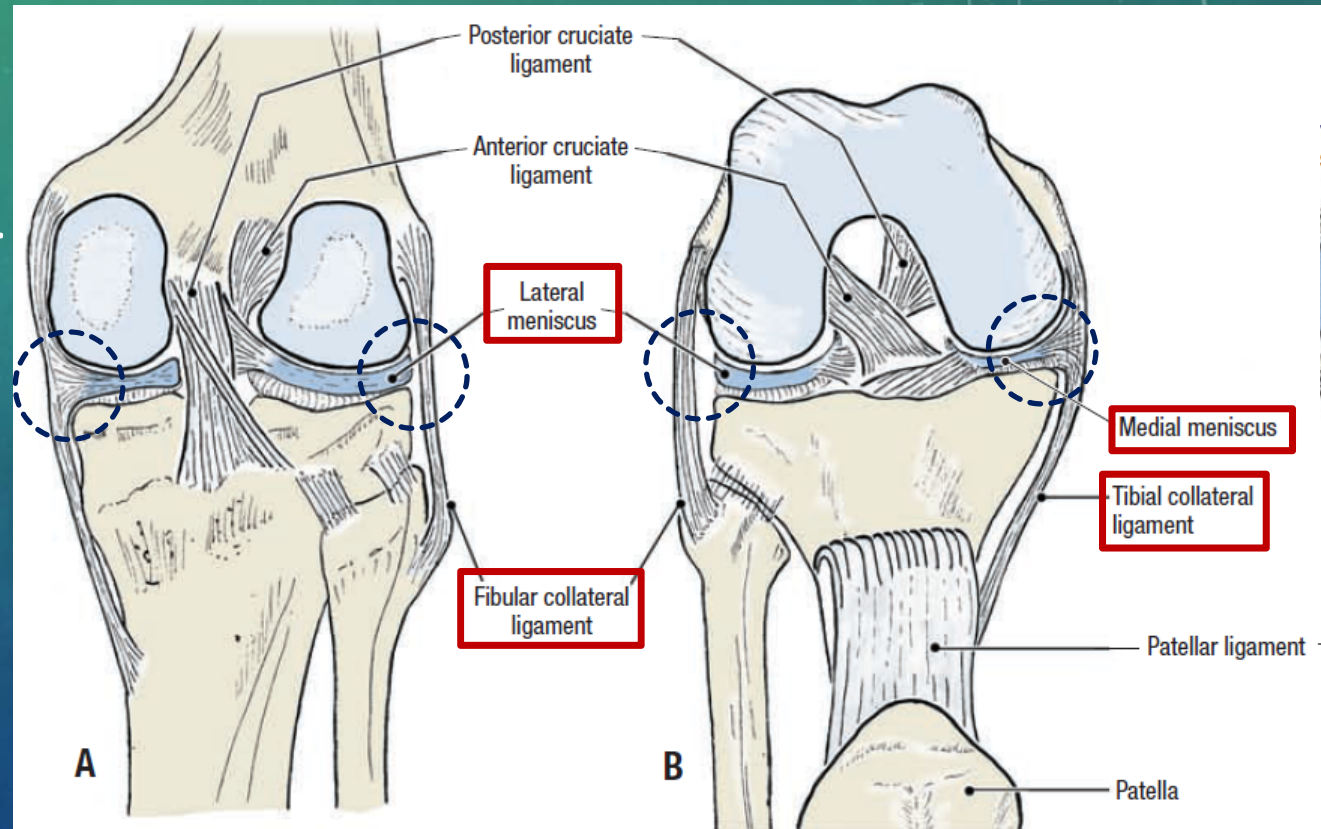

Posterior surface

HIP JOINT

KNEE JOINT

Medial View

- Cut the **sartorius muscle** at the level of apex of femoral triangle. Reflect the lower part inferiorly.
- Cut the **tendons of gracilis and semitendinosus muscles** at medial surface of the tibia and reflect them superiorly.

<http://www.ym.edu.tw/~cflu>

Medial view

KNEE JOINT

Lateral View

- Cut the long and short heads of biceps femoris tendons (lower end) and reflect them superiorly.

Lateral view

COLLATERAL LIGAMENT

- Note that the **tibial collateral ligament** is attached to the medial meniscus through the joint capsule.
- Note that the **fibular collateral ligament** is **not** attached to the external surface of the joint capsule.
- Observe that the **popliteus tendon** passes between the fibular collateral ligament and the joint capsule.

Posterior view

Anterior view

KNEE JOINT

Posterior View

- Remove the popliteal vessels, the tibial nerve, and the common fibular nerve.
- Free the both heads of the gastrocnemius muscle and plantaris muscle from the joint capsule.

KNEE JOINT Posterior View

<http://www>

KNEE JOINT

Anterior View

- Observe that the quadriceps femoris tendon has patellar retinacula that help to keep the patella centered.
- Reflect the patella and patellar ligament inferiorly.
- Open the joint capsule and verify that the cruciate ligaments cross each other.