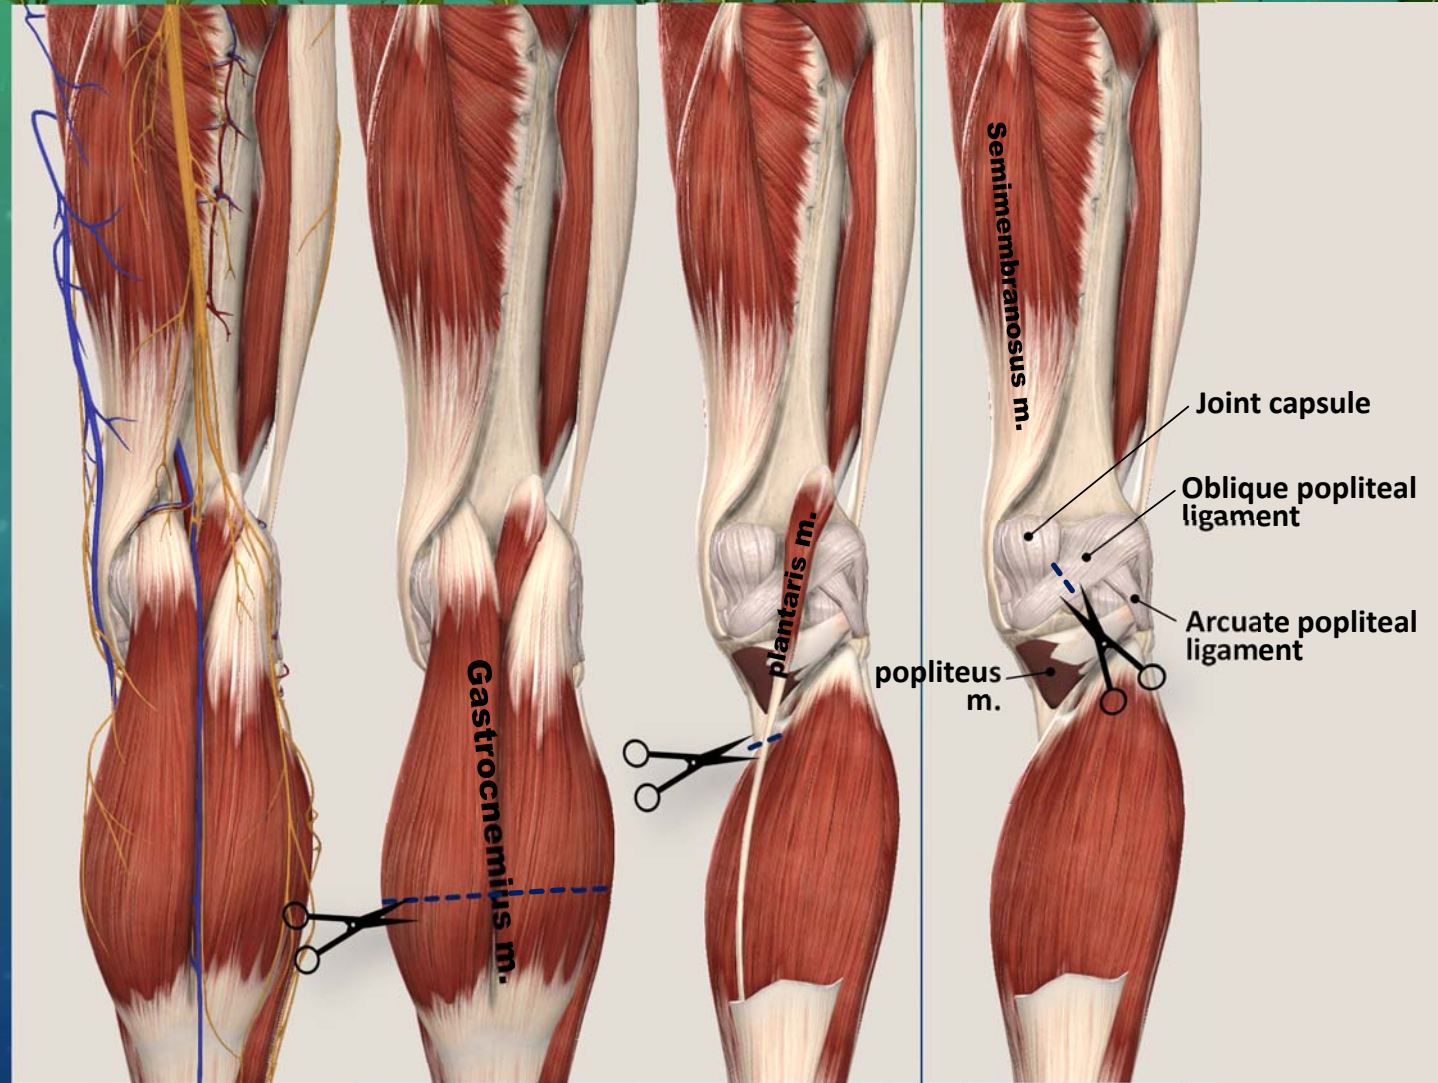

<http://www.ym.edu.tw/~cflu>

Medial view

KNEE JOINT

Lateral View

- Cut the long and short heads of biceps femoris tendons (lower end) and reflect them superiorly.

Lateral view

COLLATERAL LIGAMENT

- Note that the **tibial collateral ligament** is attached to the medial meniscus through the joint capsule.
- Note that the **fibular collateral ligament** is **not** attached to the external surface of the joint capsule.
- Observe that the **popliteus tendon** passes between the fibular collateral ligament and the joint capsule.

Posterior view

Anterior view

KNEE JOINT

Posterior View

- Remove the popliteal vessels, the tibial nerve, and the common fibular nerve.
- Free the both heads of the gastrocnemius muscle and plantaris muscle from the joint capsule.

KNEE JOINT Posterior View

<http://www>

KNEE JOINT

Anterior View

- Observe that the quadriceps femoris tendon has patellar retinacula that help to keep the patella centered.
- Reflect the patella and patellar ligament inferiorly.
- Open the joint capsule and verify that the cruciate ligaments cross each other.