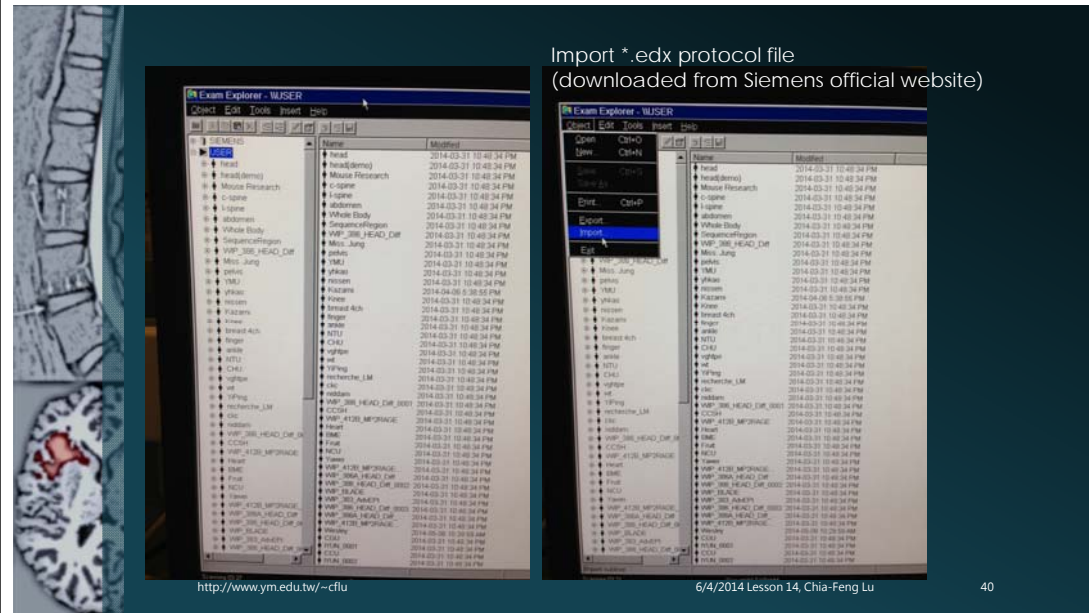

6/4/2014 Lesson 14, Chia-Feng Lu

station

Local server

<http://www.ym.edu.tw/~cfu>

6/4/2014 Lesson 14, Chia-Feng Lu

Import \*.edx protocol file  
(downloaded from Siemens official website)

<http://www.ym.edu.tw/~cfu>