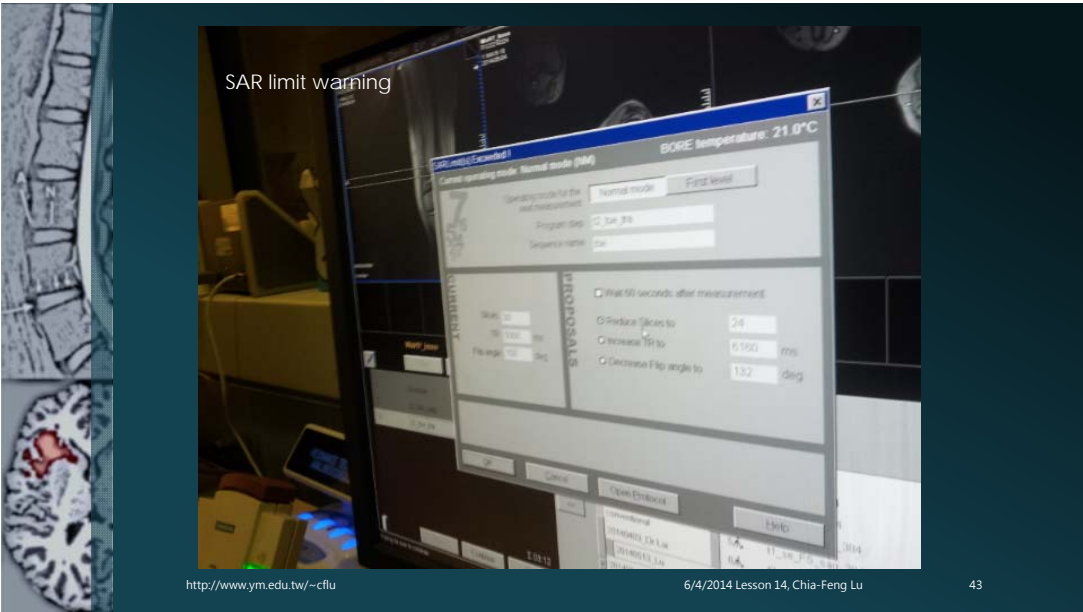

SAR limit warning