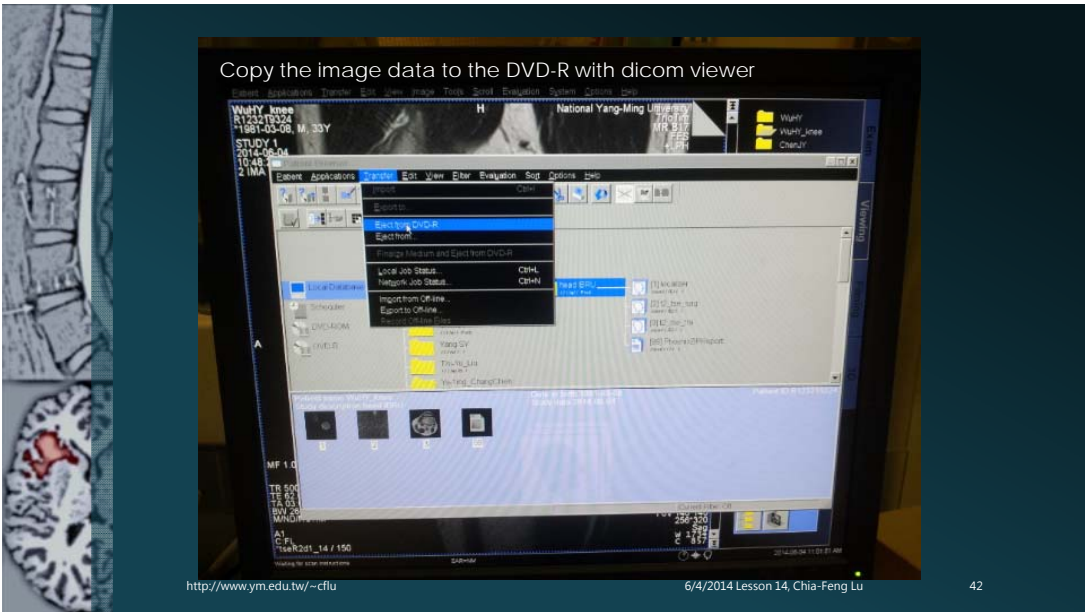

Copy the image data to the DVD-R with dicom viewer