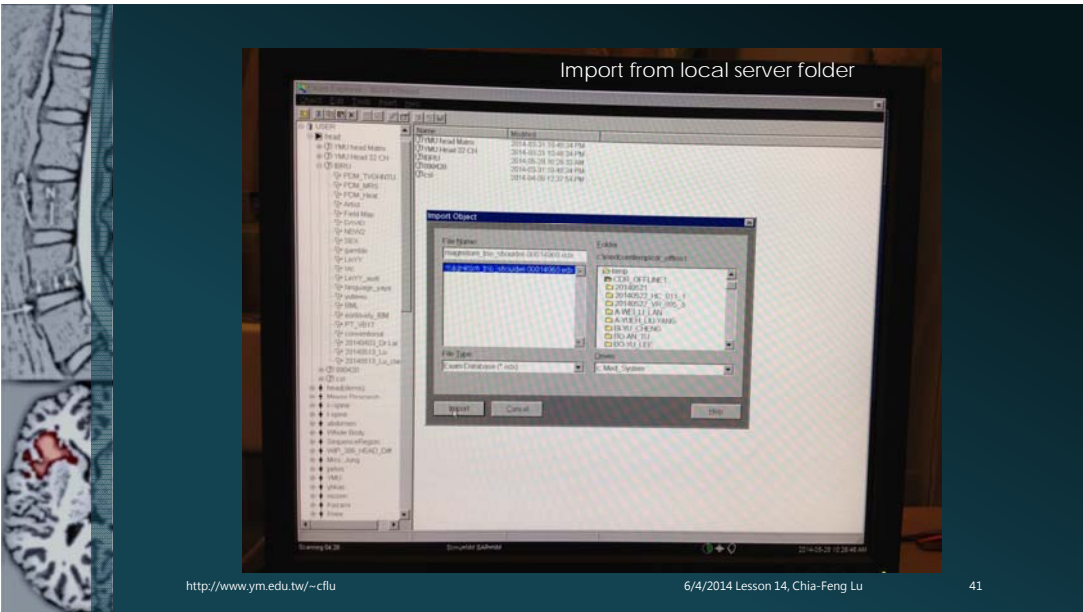

Import from local server folder